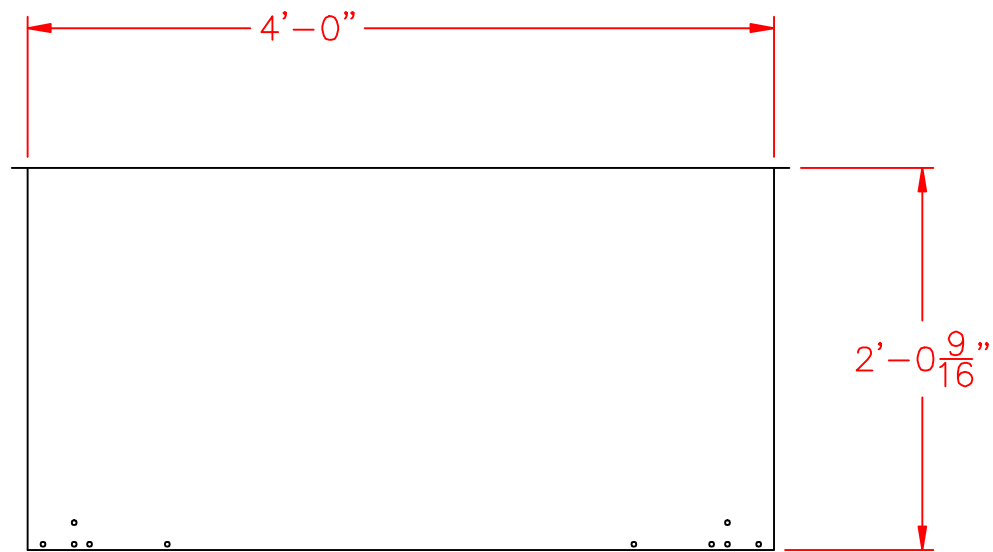

TOP VIEW

REAR VIEW

FRONT VIEW

SIDE VIEW

BOTTOM FILLER
ANGLE BRACKET

PAASCHE AIRBRUSH CO.		
ESTABLISHED 1904		
BBF-4' FILTER BOOTH		
SCALE: 1"=1'		DRG. NO.
DR. BY GS	FILE 3B6	DATE: 2-10-04
		B27886B4