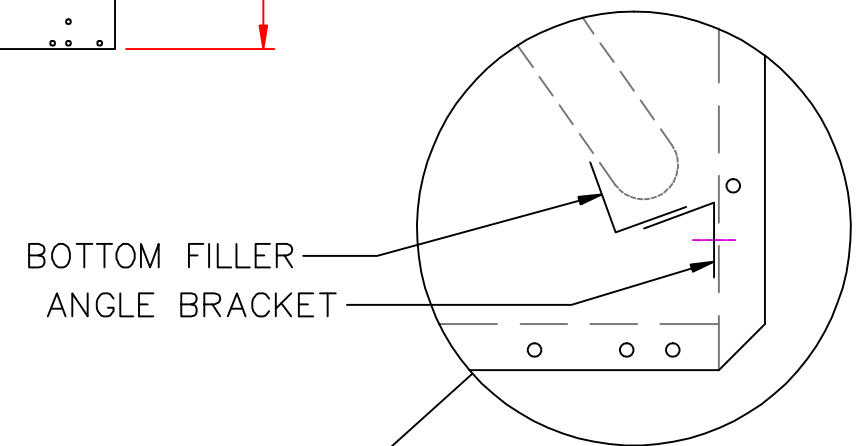

TOP VIEW

REAR VIEW

FRONT VIEW

SIDE VIEW

BOTTOM FILLER
ANGLE BRACKET

PAASCHE AIRBRUSH CO.		
ESTABLISHED 1904		
BBF-4' FILTER BOOTH		
SCALE: 1"=1'		DRG. NO.
DR. BY GS	FILE 3B6	DATE: 2-10-04
		B27886B4