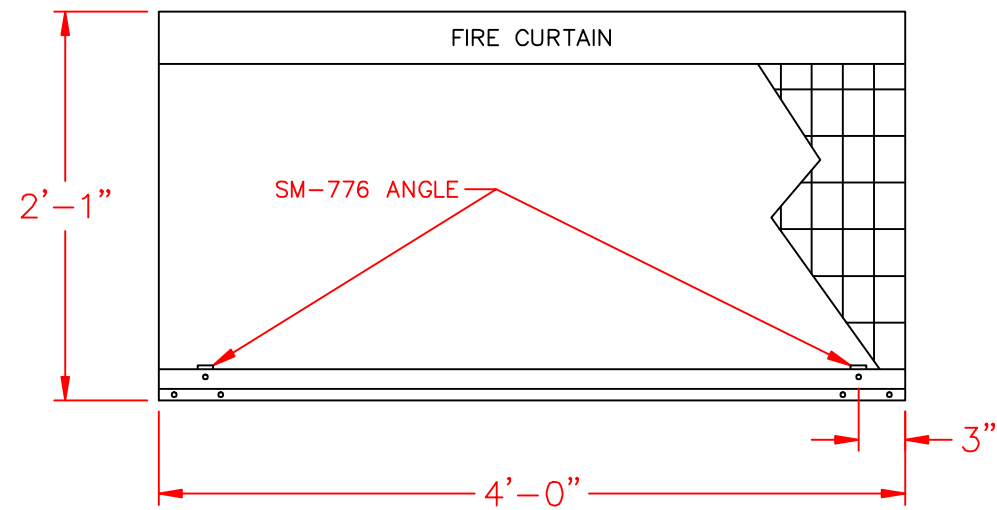

TOP VIEW

REAR VIEW

FRONT VIEW

SIDE VIEW

BOTTOM FILLER
ANGLE BRACKET

PAASCHE AIRBRUSH CO.		
ESTABLISHED 1904		
BBF-4' FILTER BOOTH		
SCALE: 1"=1'		DRG. NO.
DR. BY GS	FILE 3B6	DATE: 2-10-04
		B27886B4