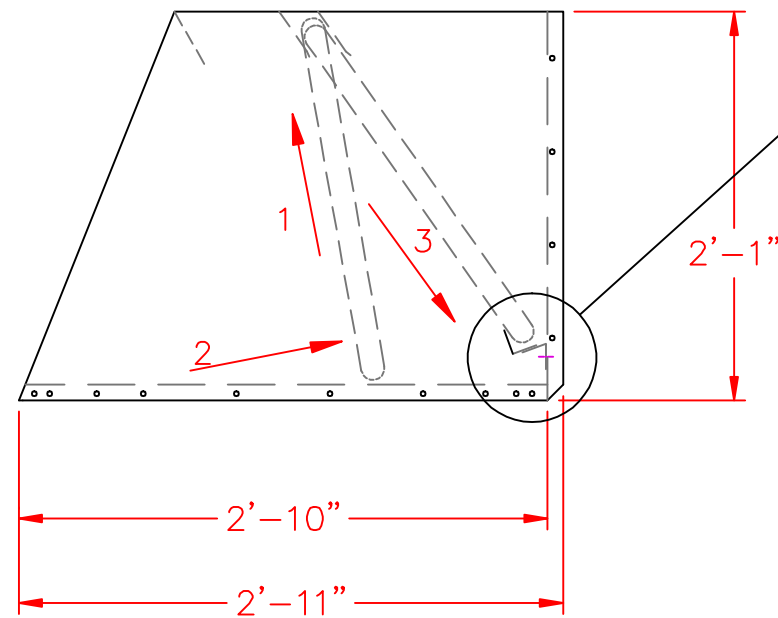

TOP VIEW

REAR VIEW

FRONT VIEW

SIDE VIEW

BOTTOM FILLER
ANGLE BRACKET

PAASCHE AIRBRUSH CO.		
ESTABLISHED 1904		
BBF-4' FILTER BOOTH		
SCALE: 1"=1'		DRG. NO.
DR. BY GS	FILE 3B6	DATE: 2-10-04
		B27886B4