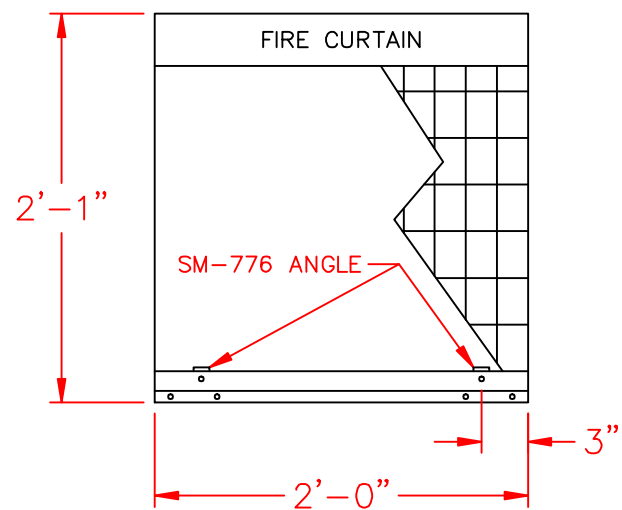

TOP VIEW

REAR VIEW

FRONT VIEW

SIDE VIEW

BOTTOM FILLER
ANGLE BRACKET

PAASCHE AIRBRUSH CO.			
ESTABLISHED 1904			
BBF-2' FILTER BOOTH			
SCALE: 1"=1'		DRG. NO.	
DR. BY GS	FILE 3B6	DATE: 4-28-04	B27886B