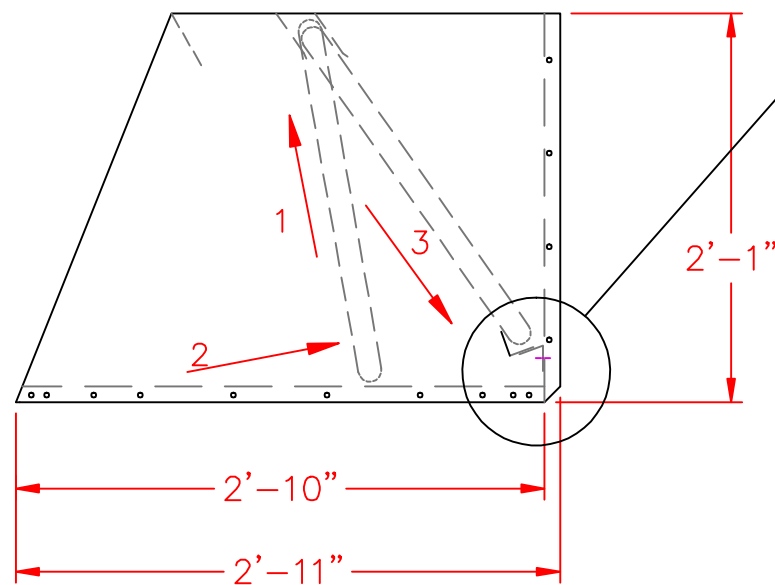

TOP VIEW

REAR VIEW

FRONT VIEW

SIDE VIEW

BOTTOM FILLER
ANGLE BRACKET

PAASCHE AIRBRUSH CO.			
ESTABLISHED 1904			
BBF-2' FILTER BOOTH			
SCALE: 1"=1'		DRG. NO.	
DR. BY GS	FILE 3B6	DATE: 4-28-04	B27886B