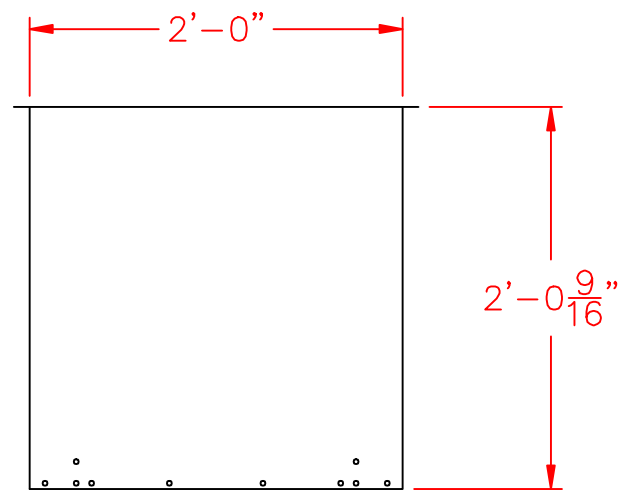

TOP VIEW

REAR VIEW

FRONT VIEW

SIDE VIEW

BOTTOM FILLER
ANGLE BRACKET

PAASCHE AIRBRUSH CO.			
ESTABLISHED 1904			
BBF-2' FILTER BOOTH			
SCALE: 1"=1'		DRG. NO.	
DR. BY GS	FILE 3B6	DATE: 4-28-04	B27886B